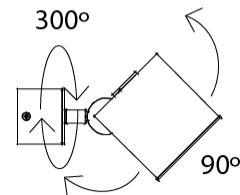

PROJECT	_____
TYPE	_____
SPECIFIER	_____
QUANTITY	_____
DATE	_____

DAU SINGLE SURFACE

D92019-

base number   Finish
Options

1. To build a product code in our configurator select the specify button on the base model # product page
2. To build a manual product code on this datasheet choose from the options listed below in blue font and add the suffix to the base model #

GENERAL

Series: Dau _____
Subseries: Dau Single _____
Brand: Milan _____
Division: Design _____
Mounting Type: Surface _____
Subcategory: Spots _____

PHYSICAL

Shape: Cube _____
Length (mm): 80 _____
Length (in): 3 1/8 _____
Width (mm): 83 _____
Width (in): 3 1/4 _____
Height (mm): 80 _____
Height (in): 3 1/8 _____
Max. Overall Height (mm): 160 _____
Max. Overall Height (in): 6 5/16 _____
Light Distribution: Adjustable / Direct _____
Weight (kg): 0.82 _____
Weight (lbs): 1.81 _____
Fixture Finish: [BAL](#) / [MWL](#) / [BSL](#) _____
Fixture Material: Extruded Aluminum _____

ELECTRICAL

Number of Lamps: 1 _____
Lamp Type: LED Retrofit _____
Lamp Shape: MR16 _____
Bulb Included: Bulb Not Included _____
Max. Wattage Per Lamp (W): 4 _____
Lamp Base: GU10 _____
Input Voltage (V): 120 _____

LED

OPTICAL

RATINGS AND CERTIFICATIONS

Certified By: Certified for North American Standards _____
IP rating: IP20 _____